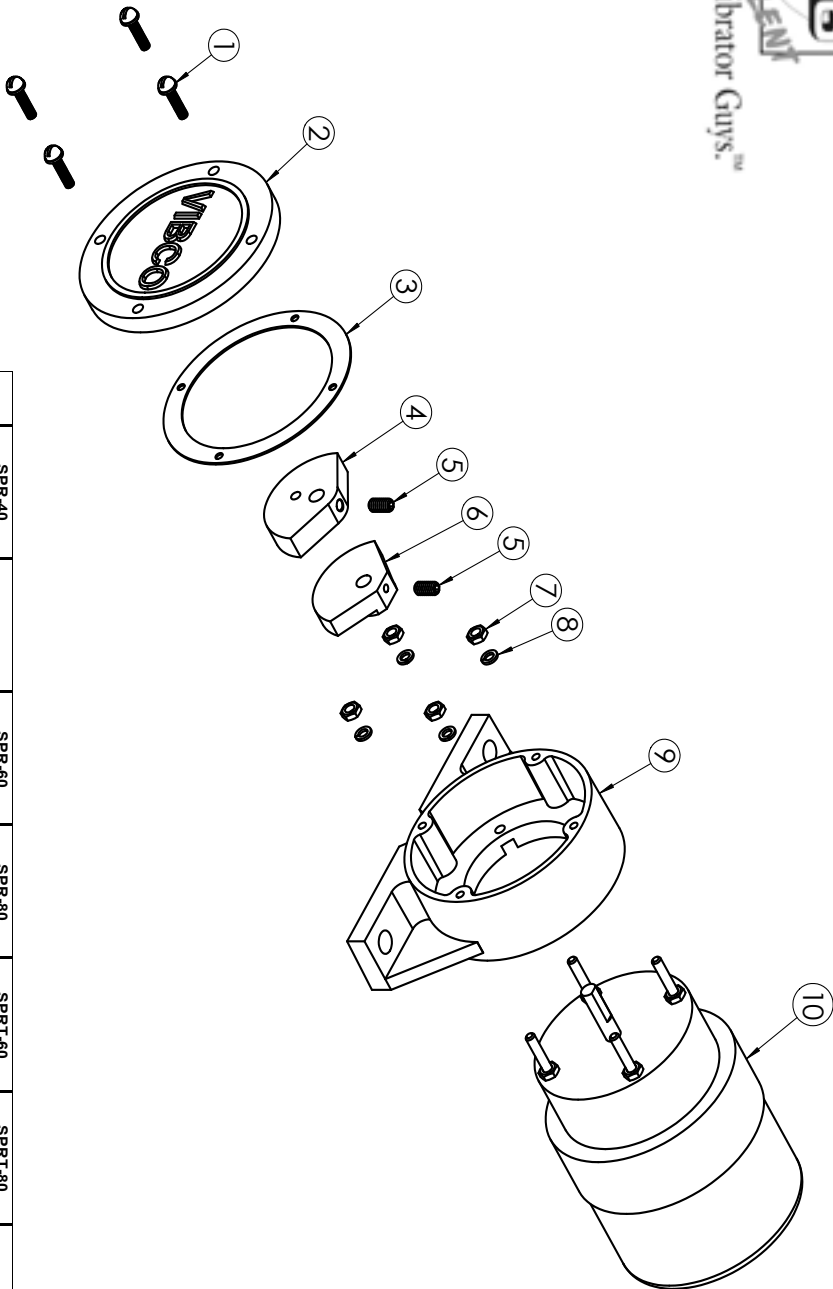

Model: SPR-40, SPR-60, SPR-80, SPRT-60 & SPRT-80

ITEM	SPR-40 PART NO	SPR-40 QTY	SPR-60 PART NO	SPR-80 PART NO	SPRT-60 PART NO	SPRT-80 PART NO	DESCRIPTION	ALL OTHER QTY
1	10-24X3/4SEMS	4	10-24X3/4SEMS	10-24X3/4SEMS	10-24X3/4SEMS	10-24X3/4SEMS	SCREW, ROUND HEAD	4
2	300US06-1	1	300US06-1	300US06-1	300US06-1	300US06-1	ENDBELL COVER	1
3	56VM38-1	1	56VM38-1	56VM38-1	56VM38-1	56VM38-1	GASKET	1
4	40SP035	1	40SP035	40SP035	20SPR07	20SPR07	ECCENTRIC	1
5	1/4-20X3/8SS	2	1/4-20X1/2SS	1/4-20X3/8SS	1/4-20X3/8	1/4-20X1/4SS	SCREW, SOCKET SET	2
6	40DC06-3	1	20SPR07	20SPR07	20SPR07	20SPR07	ECCENTRIC	1
7	10-32HN	4	10-32HN	10-32HN	10-32HN	10-32HN	HEX NUT	2
8	10LW	4	10LW	10LW	10LW	10LW	LOCK WASHER	2
9	40SP009	1	40SP009	40SP009	40SP009	40SP009	HOUSING	1
10	40SP417	1	60SP419	60SP419	40SP019	40SP019	MOTOR	1